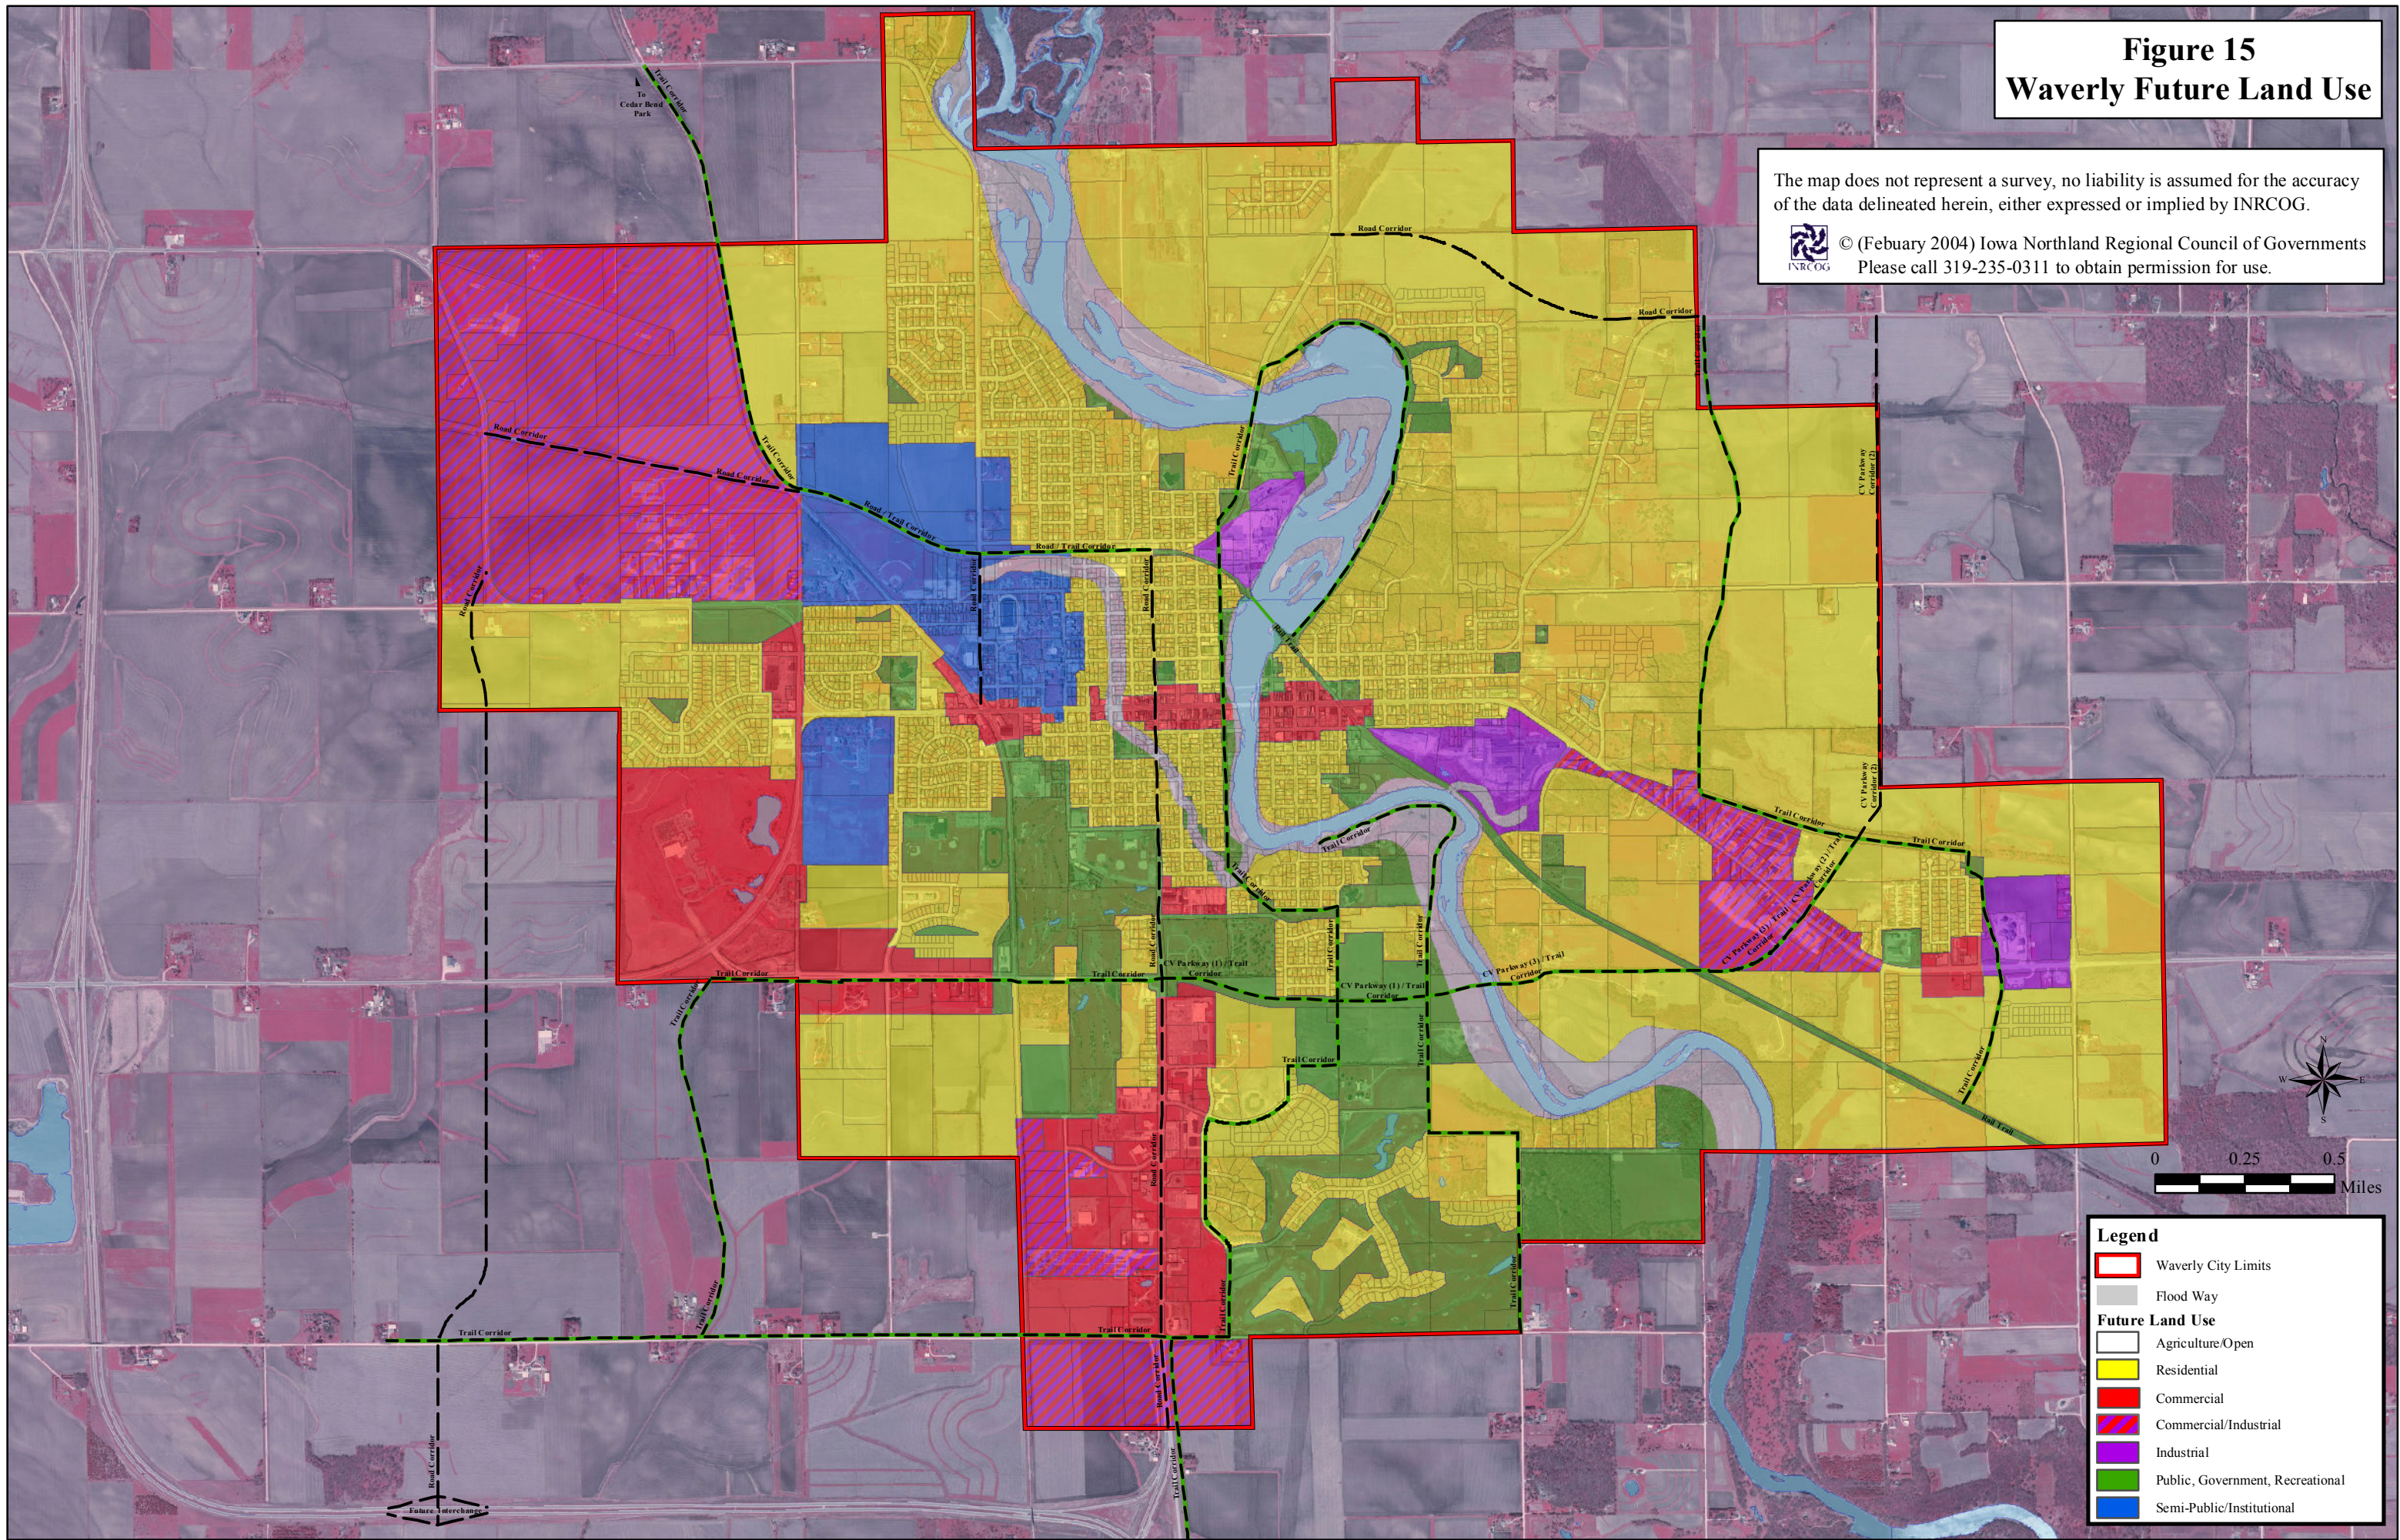

Figure 15
Waverly Future Land Use

The map does not represent a survey, no liability is assumed for the accuracy of the data delineated herein, either expressed or implied by INRCOG.

© (February 2004) Iowa Northland Regional Council of Governments
Please call 319-235-0311 to obtain permission for use.

Legend

- Waverly City Limits
- Flood Way
- Future Land Use**
- Agriculture/Open
- Residential
- Commercial
- Commercial/Industrial
- Industrial
- Public, Government, Recreational
- Semi-Public/Institutional