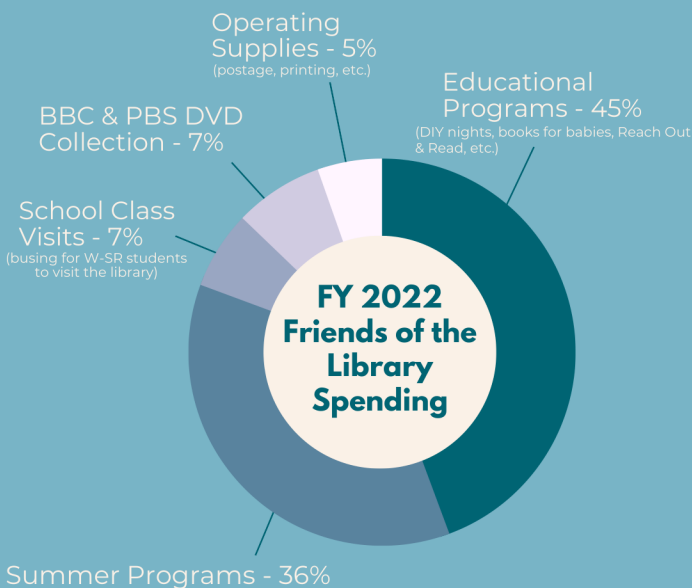

FRIENDS OF THE WAVERLY PUBLIC LIBRARY

Membership Impact

1. Summer Programs

Friends fund programs and prizes that encourage reading and community engagement for all ages, all summer long.

2. Bookmobile

The brand new bookmobile is on its way and will deliver books, movies, and public WiFi to locations around town.

3. Early Literacy

From books for newborns and new students to a month of guest readers and bus costs for class visits, Friends invest in literacy.

4. Special Collections

Friends help the WPL build a robust, varied collection, including American Girl Dolls, documentaries, and special kits.

5. DIY Nights

One of the most popular programs at the WPL, Friends fund supplies for monthly adult and teen craft nights.

See more projects and donate at:

www.waverlyia.com/library/friends

WHERE DOES YOUR DONATION GO?