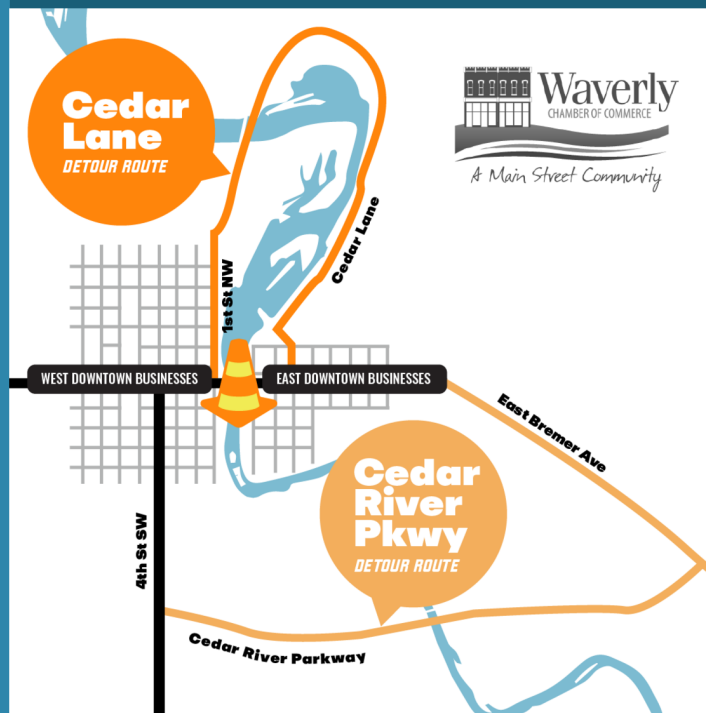

West Bremer Ave Businesses

Advantage Administrators - 100 2nd St SW
Alexis Rose Photography - 223 W Bremer
All You Knead Massage Therapy - 207 W Bremer
B & J Flooring - 112 W Bremer
Bienemann Auto Service - 110 1st St SW
Brandon Pedersen / Thrivent - 217 W Bremer
Bremer Brewing Company - 102 W Bremer
Bremer Co Historical Museum - 402 W Bremer
Copper & Fringe Salon - 112 W Bremer
Dean's Light Box - 217 W Bremer
Eye Care Center - 108 2nd St NW
Fareway - 222 W Bremer
Farmers Insurance - 221 W Bremer
Folkerts Financial - 410 W Bremer
Flourish Beauty Co - 207 W Bremer
Four Queens Dairy Cream - 109 1st St SW
Get Roasted Coffee Company - 106 W Bremer
Grant Insurance Agency - 112 W Bremer
H&R Block - 118 W Bremer
Heaven's Best Carpet Cleaning - 112 W Bremer
Johnston Financial Services - 116 W Bremer
Kaspar Health & Wellness - 416 W Bremer
Liebau's Strictly Hair - 109 W Bremer
Mehmen Monument Sales - 101 W Bremer
Monica Severson / Thrivent - 112 W Bremer
New East China - 309 W Bremer
Northeast Iowa Community Action - 117 W Bremer
Peerman Group - 416 W Bremer
Rock Valley Physical Therapy - 112 2nd St NW
Scooters Coffee - 210 W Bremer Ave
State Farm Insurance - 301 W Bremer Ave
The Printery - 215 W Bremer
Thinkwell - 123 W Bremer
Treasured Quilting - 115 W Bremer
Twisted Fate Tattoos - 307 W Bremer
W-SR Area United Way - 109 4th St SW
Walgreens - 320 W Bremer
Wash House - 409 W Bremer
Wausau Homes Waverly - 108 W Bremer
Waverly Fire Department - 123 1st St SW
Waverly Newspaper - 311 W Bremer
Waverly Vineyard Church - 319 W Bremer
Z's Pizza & Diner - 211 W Bremer

DETOUR ROUTES

TO DOWNTOWN WAVERLY

Cedar Ln Road to East Bremer Ave

 5 MINUTES

 1.9 MILES

Cedar River Pkwy to East Bremer Ave

 8 MINUTES

 3.5 MILES