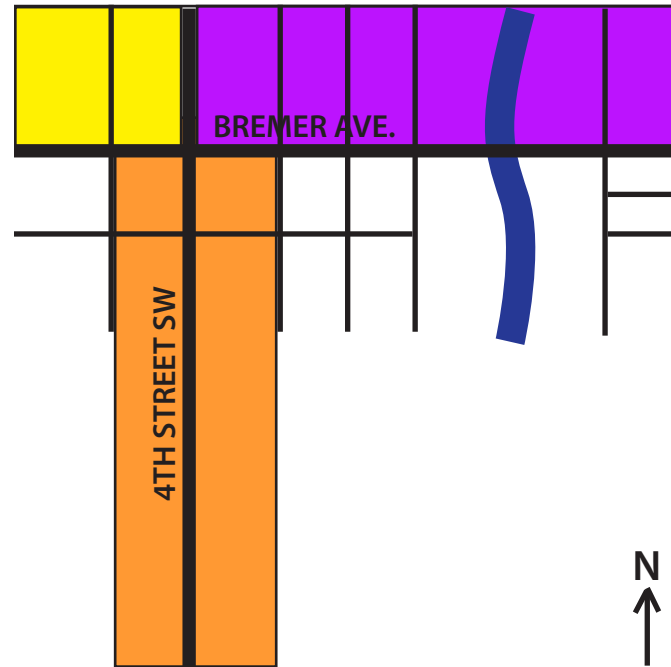

**THE POUR HOUSE\***  
111 E. Bremer Ave.  
319-352-2000

**TACO BELL**  
2801 4th St. SW  
319-483-6552

**TACO JOHNS**  
617 W. Bremer Ave.  
319-352-5055

**WARTBURG COLLEGE DINING\***  
100 Wartburg Blvd.  
**KONDITOREI\***  
319-352-6977

**THE DEN\***  
319-352-8304  
**ZESTY ORANGE\***  
319-352-8727

**WAVERLY AREA VETERAN'S POST\***  
1300 4th St. NW  
319-483-9287

**WAVERLY BOWL INN**  
915 4th St. SW  
319-352-4724

**WILD CARROT\***  
215 E. Bremer Ave.  
319-352-2215

**WOODEN FOOT SALOON\***  
98 E. Bremer Ave.  
319-352-9878

**Z'S PIZZA & DINER\***  
211 W. Bremer Ave.  
319-559-2999

*\*Denotes Waverly Chamber of Commerce Members*

**LEGEND:**

- Downtown District
- College Towne Plaza
- 4th Street SW Corridor