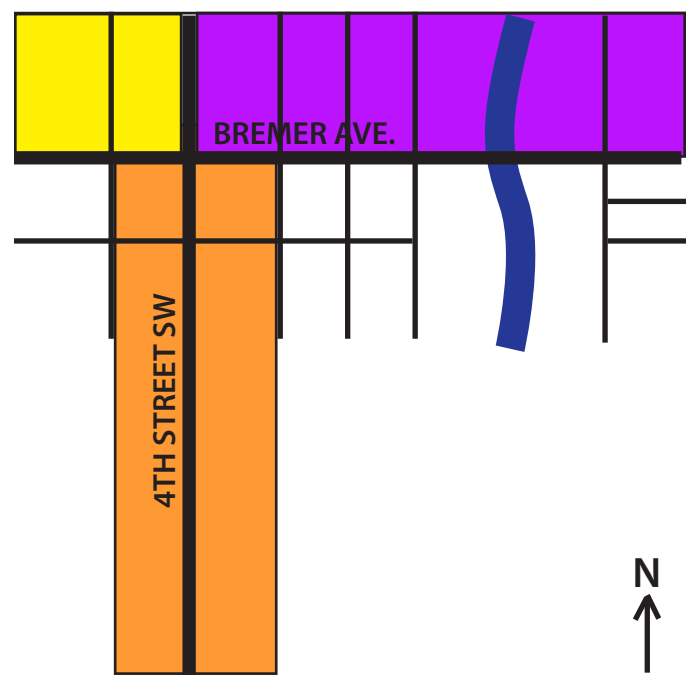

*Denotes Waverly Chamber of Commerce Members

LEGEND:

- Downtown District
- College Towne Plaza
- 4th Street SW Corridor