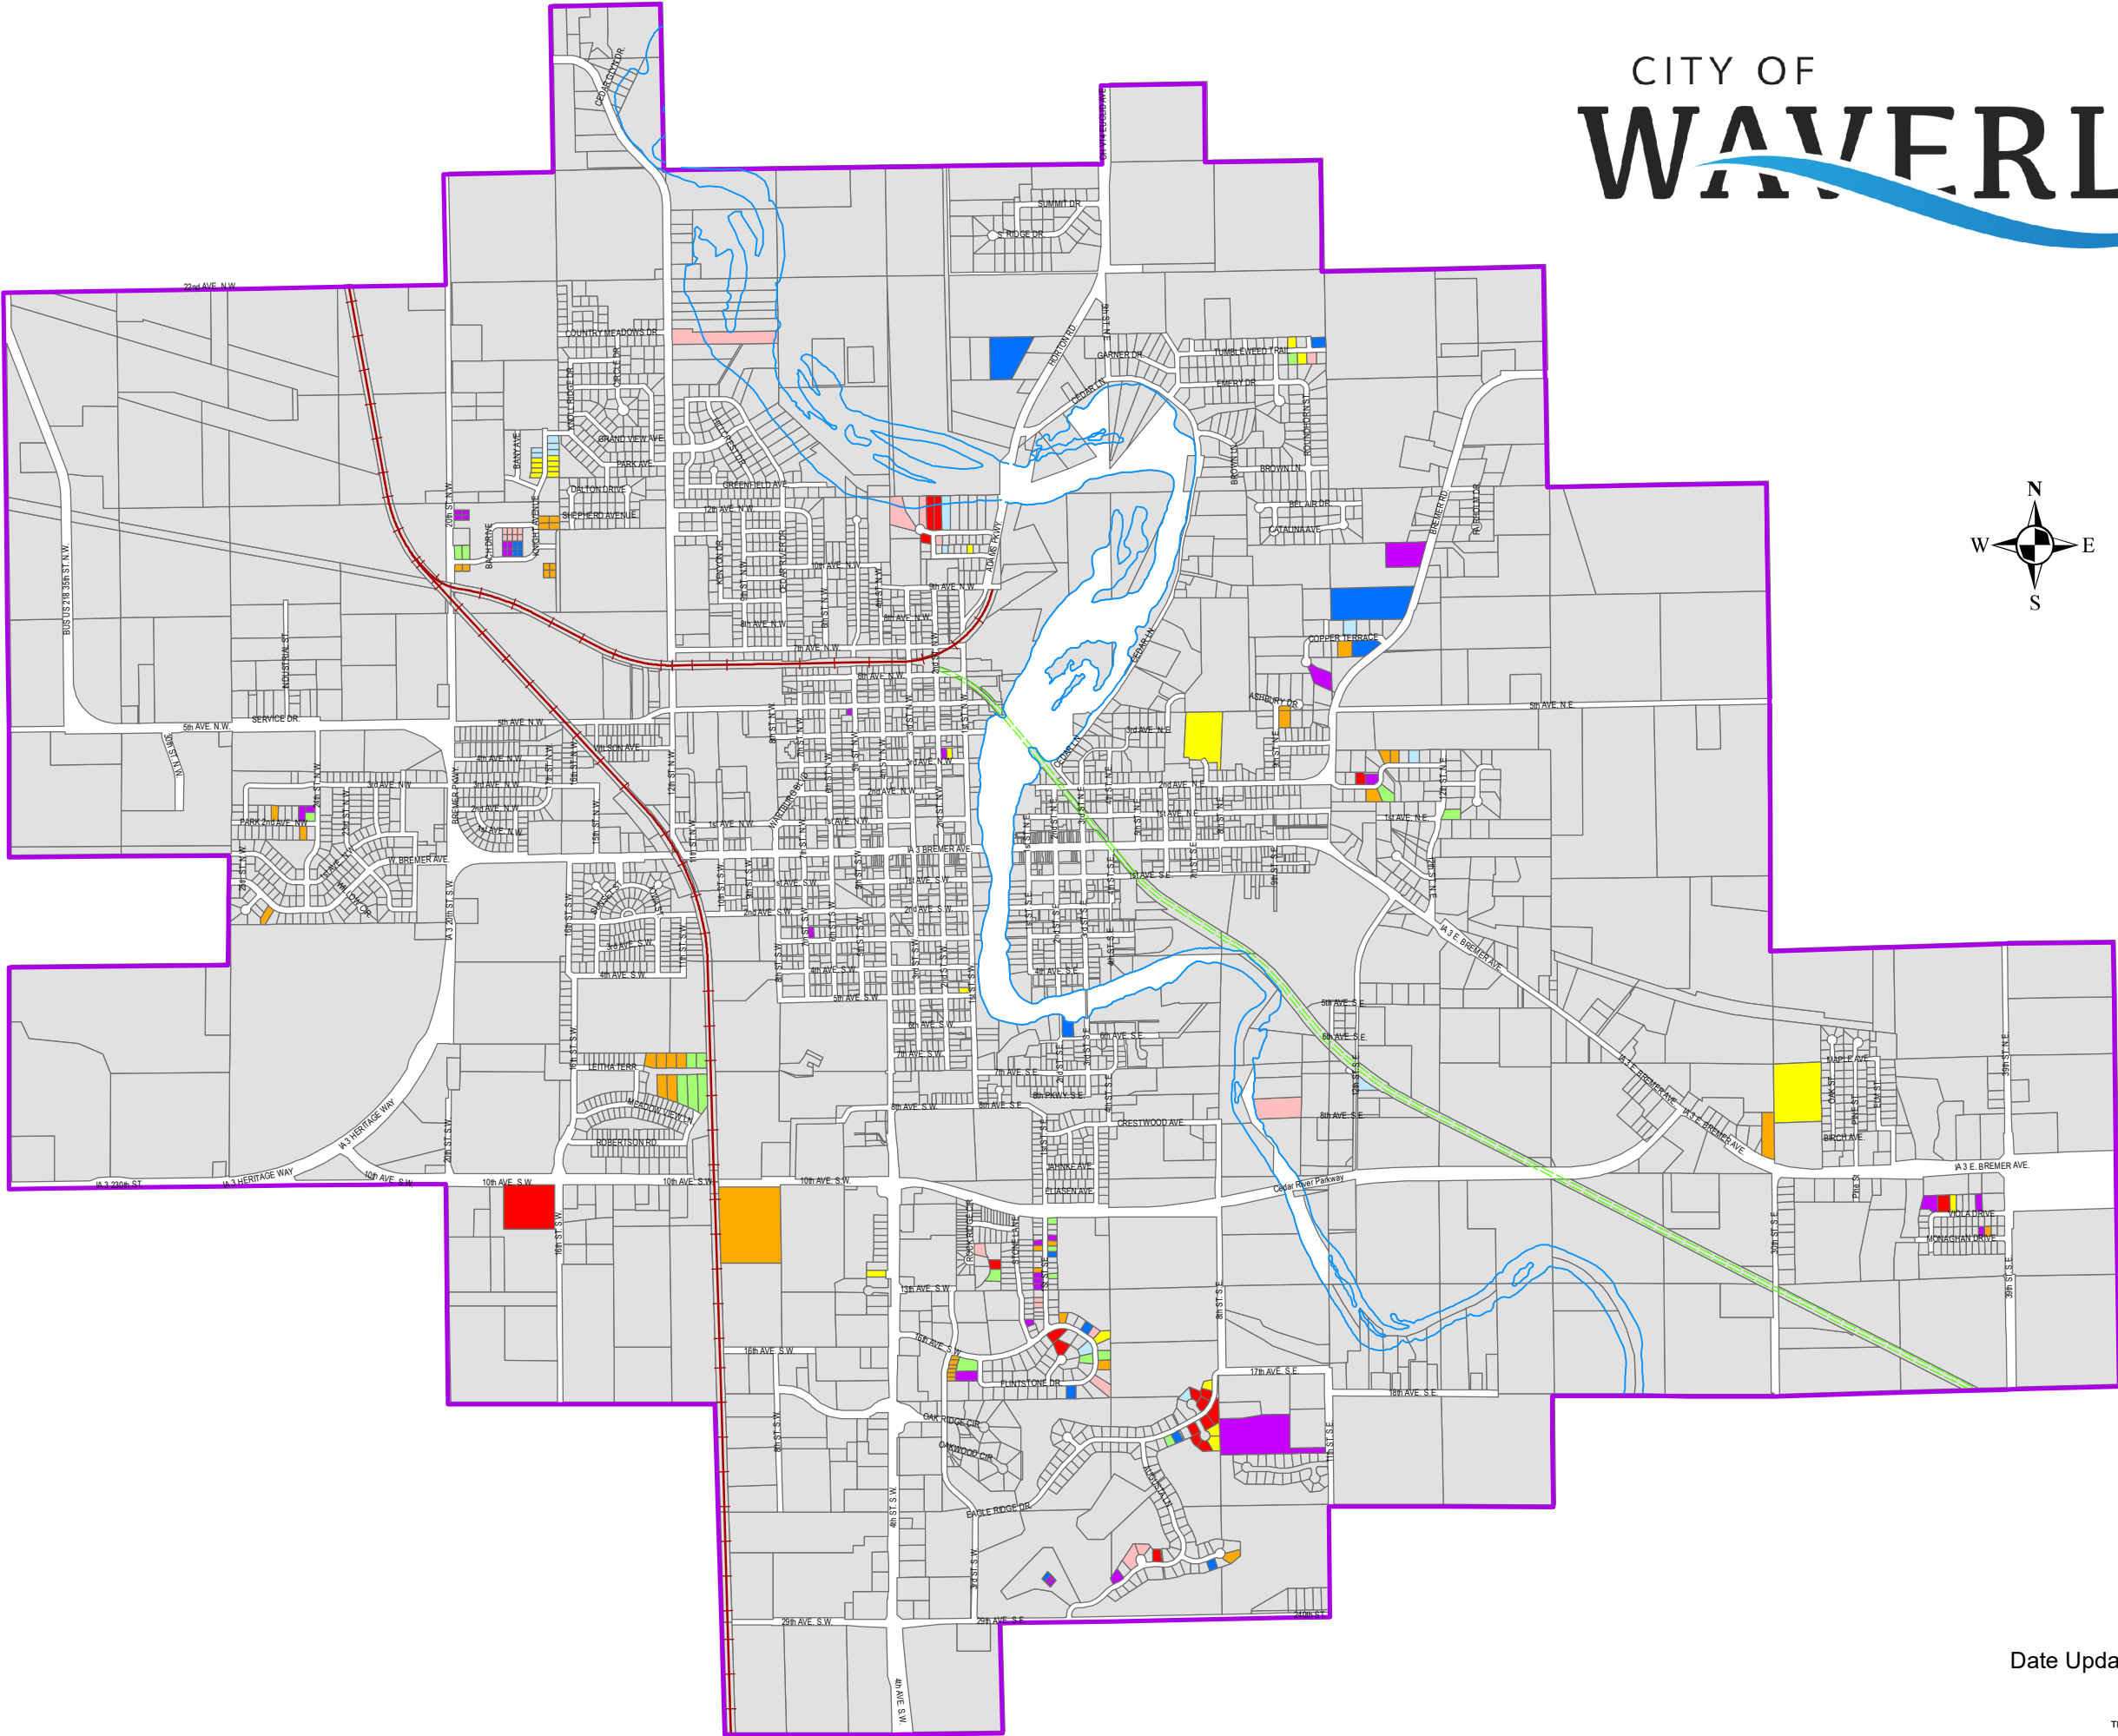

CITY OF WAVERLY

Legend

- Cedar River
- City Limits
- Rail Road
- Waverly Rail Trail

New Home Builds

- 2024
- 2023
- 2022
- 2021
- 2020
- 2019
- 2018
- 2017
- Other Parcels

Date Updated: 1/13/2025