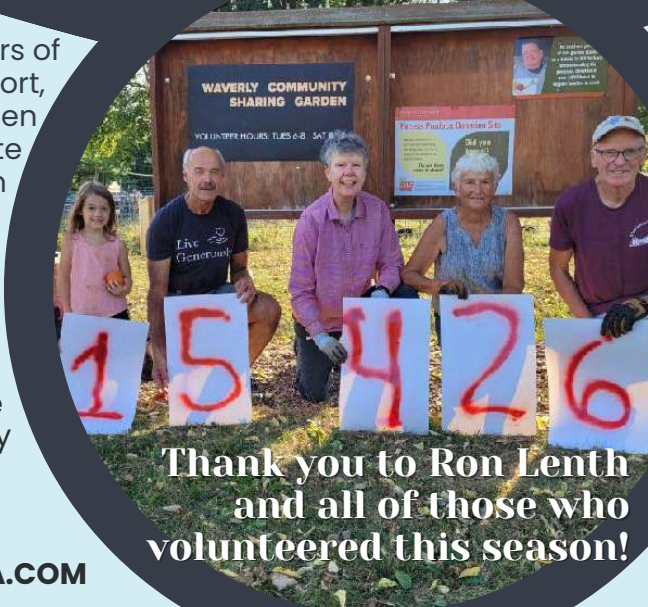

WAVERLY GOLF COURSE

Golf maintenance staff has been working hard all year to provide the best golf experience. In between daily maintenance, staff has updated 3 of the 6 bridges throughout the course with a fresh coat of stain. They hope to have the remaining bridges updated in the near future as weather allows.

WWW.WAVERLYIA.COM

COMMUNITY SHARING GARDENS

After countless hours of volunteering and support, the Community Sharing Garden was able to grow and donate a RECORD of 15,426 lbs of fresh and healthy produce to local food-insecure families.