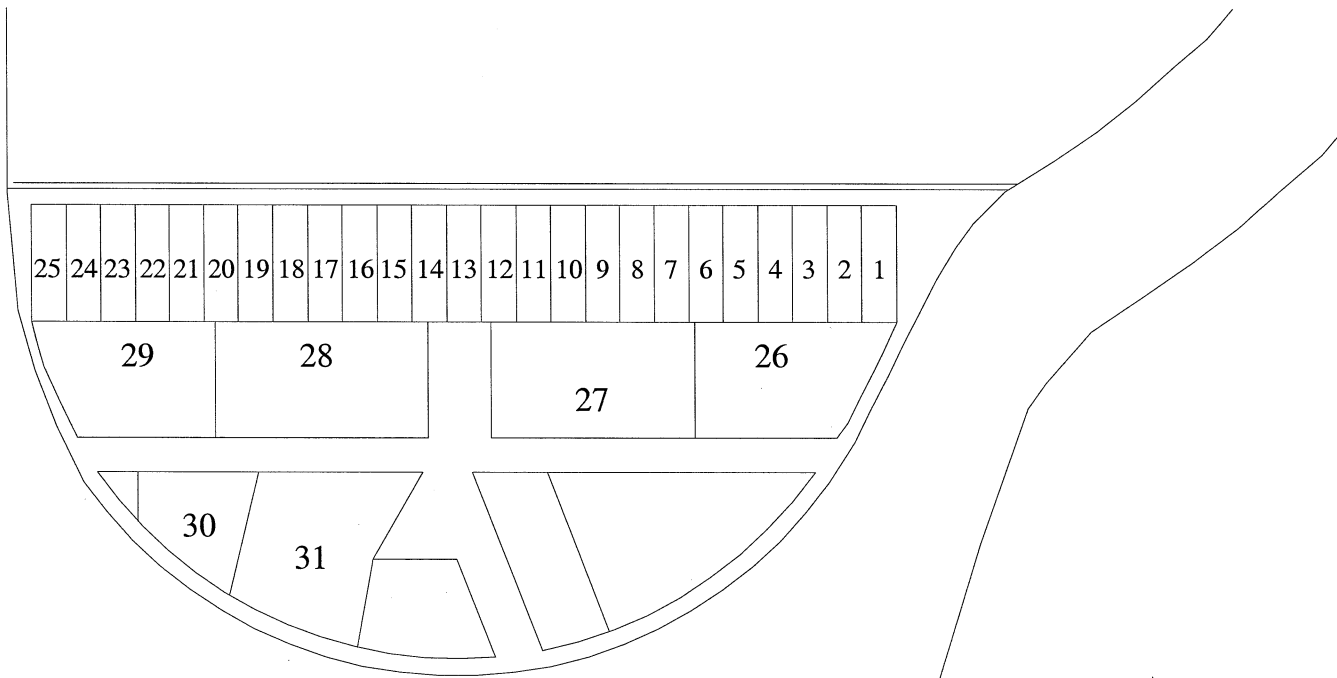

ROAD

Block 14

Cemetery Mapping Services
CMS
870 Pine Needles Dr.
Centerville, OH, 45458

200 1st Street NE
Waverly, Iowa 50677
Phone: (319) 352-4252

Harlington Cemetery

11/17/2004