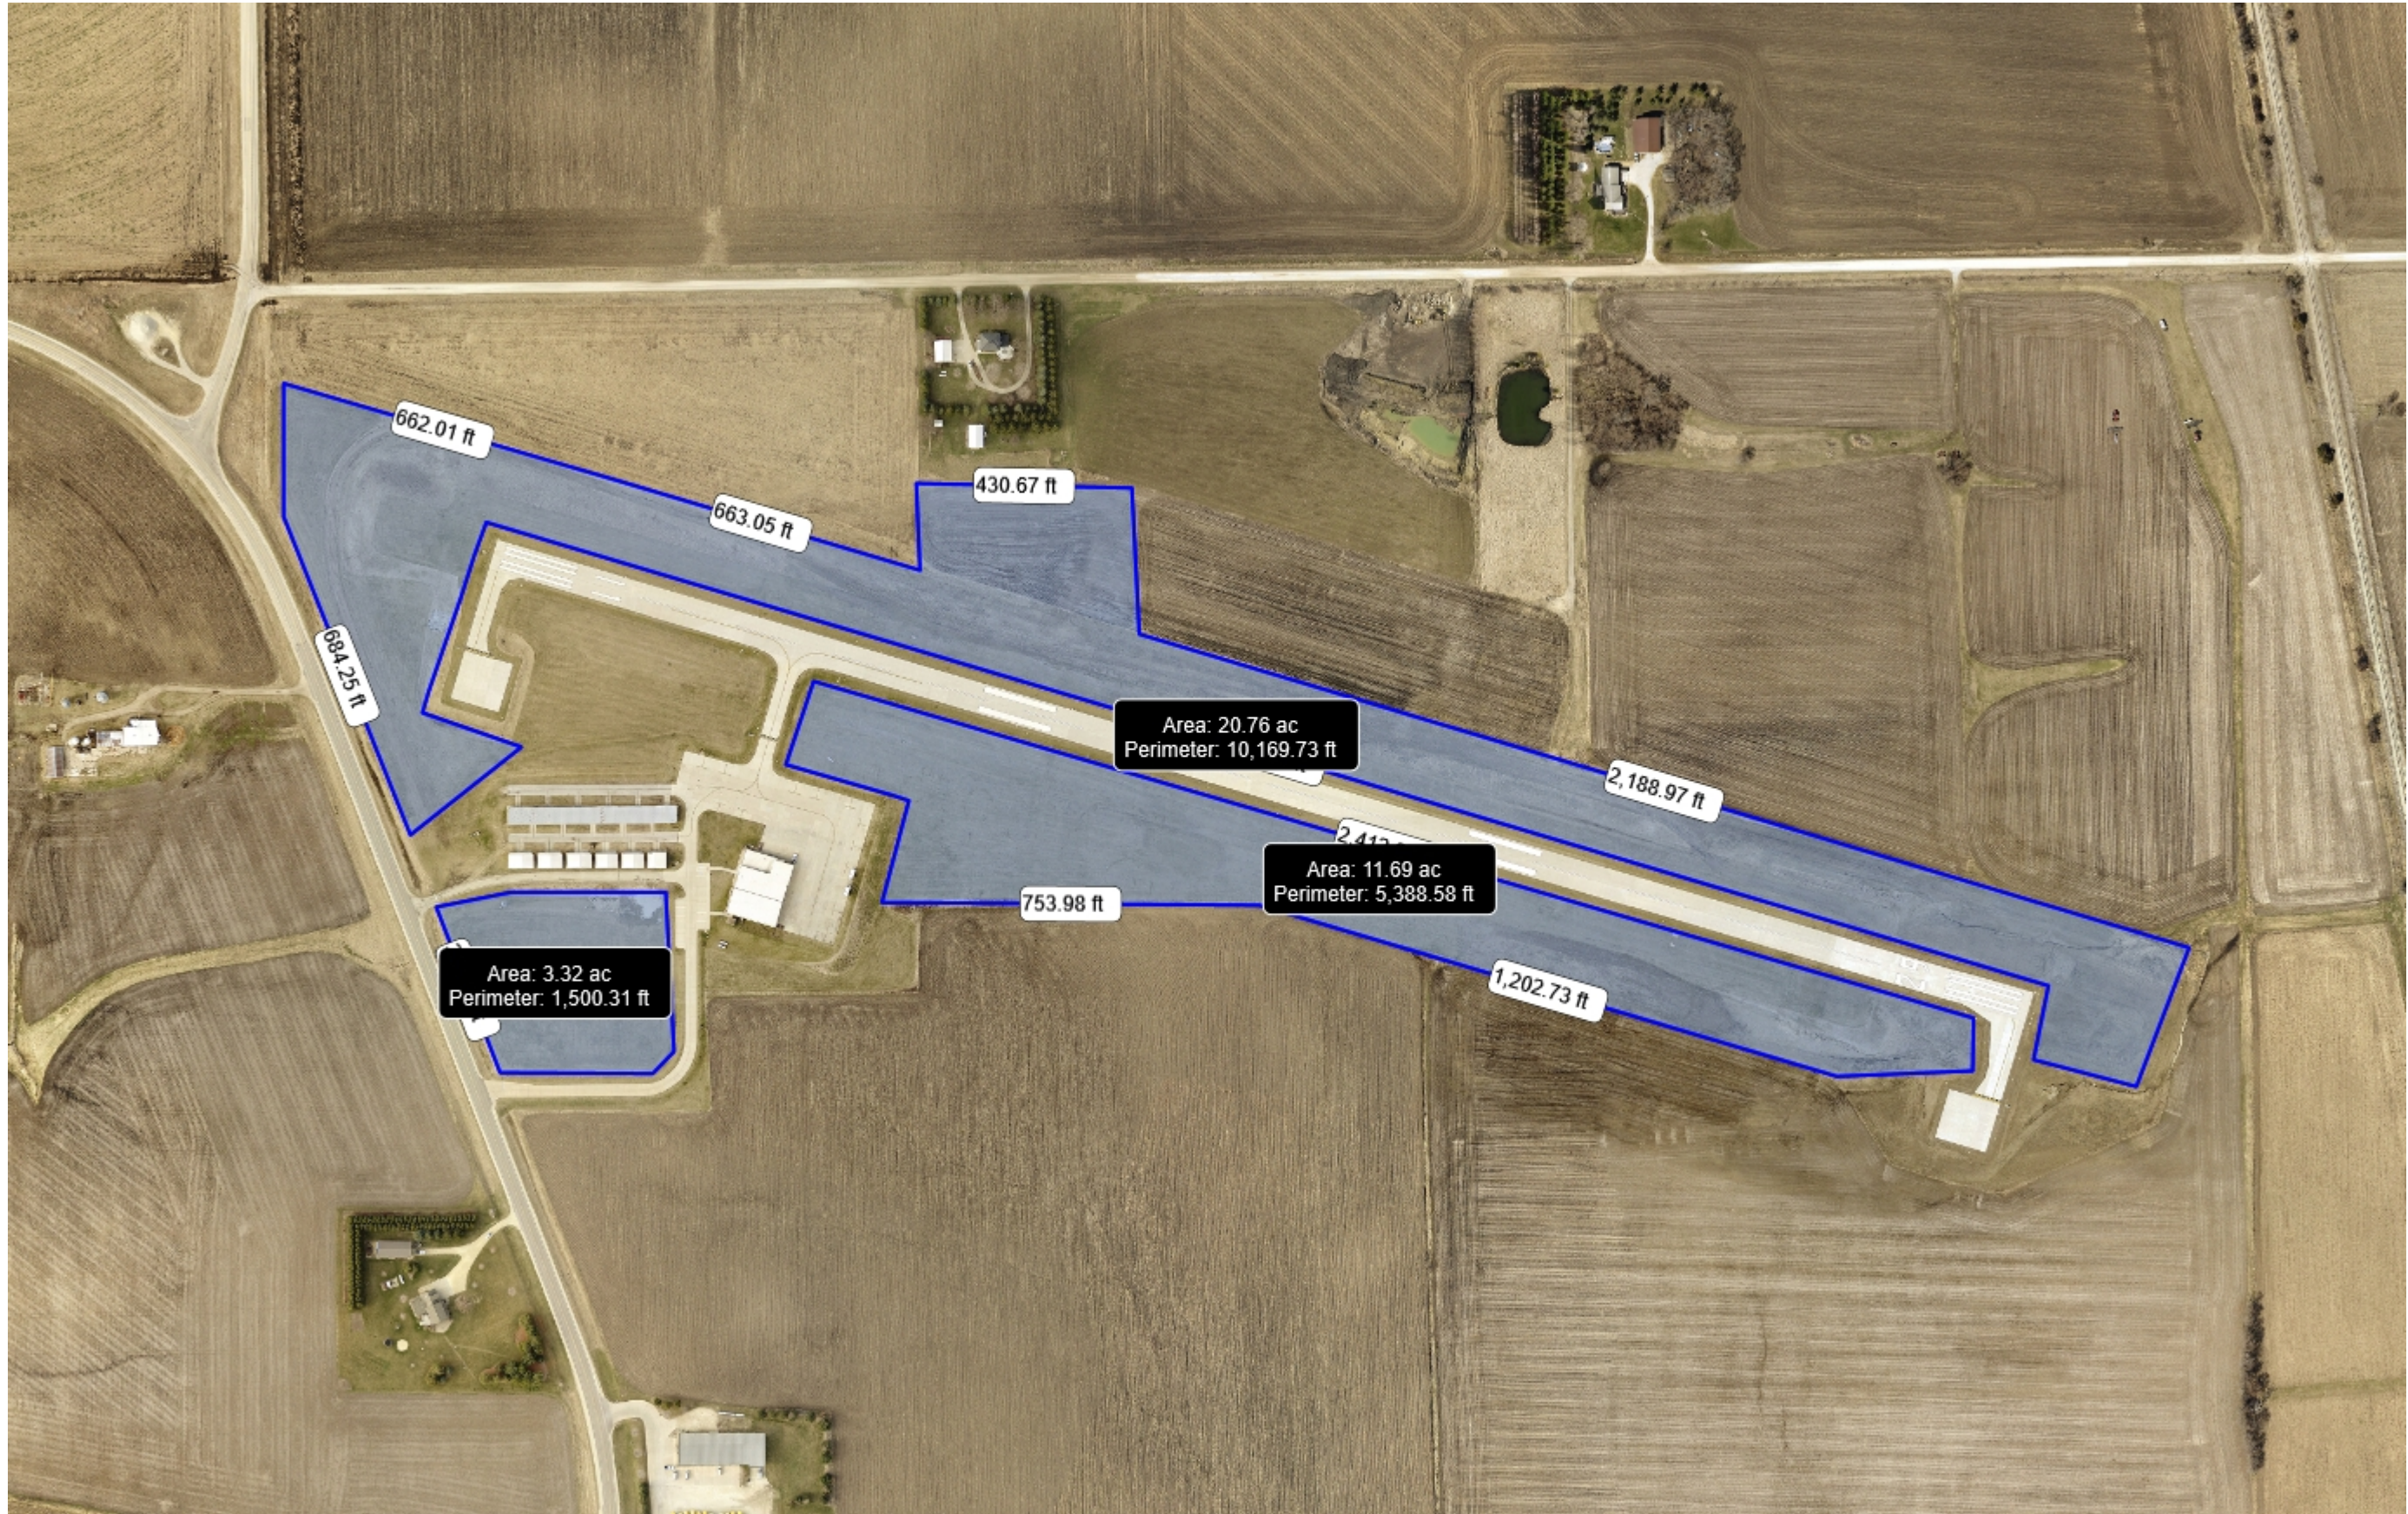

# Cut & Bale Grass - Waverly, IA

## Legend

1 in. = 333ft.

## Notes

This Cadastral Map is for informational purposes only. It does not purport to represent a property boundary survey of the parcels shown and shall not be used for conveyances or the establishment of property boundaries.  
THIS MAP IS NOT TO BE USED FOR NAVIGATION